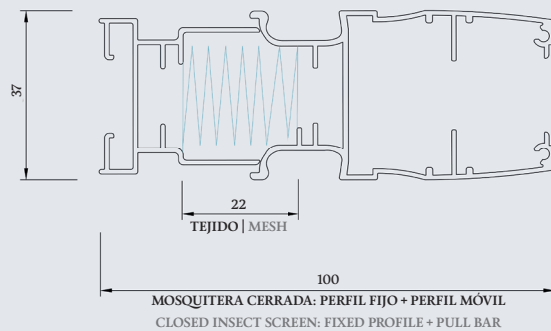

Visit our download area for any technical information and support videos at:

WWW.SAMERSYSTEMS.COM

INFORMACIÓN TÉCNICA

Sección horizontal (Muestra las medidas de los perfiles según las diferentes combinaciones de apertura)

TECHNICAL DETAILS

Horizontal section (Shows the dimensions of the profiles according to the different opening combinations)

PLISADA LATERAL LATERAL PLEATED SCREEN

PLISADA BASIC CERRADA CLOSED BASIC PLEATED SCREEN

PLISADA DOBLE CENTRAL CENTRAL CLOSING PLEATED SCREEN

PLISADA DOBLE LATERAL DOUBLE LATERAL PLEATED SCREEN

Medida total con mosquitera cerrada Total width with closed system

MOD	96	110	130	160	190
MM.	100	100	104	106	108