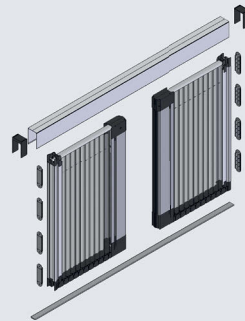

Visit our download area for any technical information and support videos at:

WWW.SAMERSYSTEMS.COM

INFORMACIÓN TÉCNICA

Sección horizontal (Muestra las medidas de los perfiles según las diferentes combinaciones de apertura)

TECHNICAL DETAILS

Horizontal section (Shows the dimensions of the profiles according to the different opening combinations)

PLISADA LATERAL LATERAL PLEATED SCREEN

PLISADA BASIC CERRADA CLOSED BASIC PLEATED SCREEN

PLISADA DOBLE CENTRAL CENTRAL CLOSING PLEATED SCREEN

PLISADA DOBLE LATERAL DOUBLE LATERAL PLEATED SCREEN

Medida total con mosquitera cerrada Total width with closed system

MOD	96	110	130	160	190
MM.	100	100	104	106	108