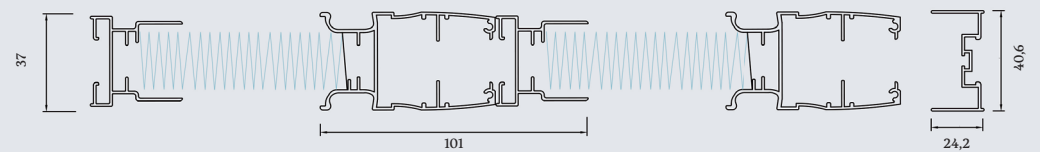

Visit our download area for any technical information and support videos at:

WWW.SAMERSYSTEMS.COM

INFORMACIÓN TÉCNICA

Sección horizontal (Muestra las medidas de los perfiles según las diferentes combinaciones de apertura)

TECHNICAL DETAILS

Horizontal section (Shows the dimensions of the profiles according to the different opening combinations)

PLISADA LATERAL LATERAL PLEATED SCREEN

PLISADA BASIC CERRADA CLOSED BASIC PLEATED SCREEN

PLISADA DOBLE CENTRAL CENTRAL CLOSING PLEATED SCREEN

PLISADA DOBLE LATERAL DOUBLE LATERAL PLEATED SCREEN

Medida total con mosquitera cerrada Total width with closed system

MOD	96	110	130	160	190
MM.	100	100	104	106	108