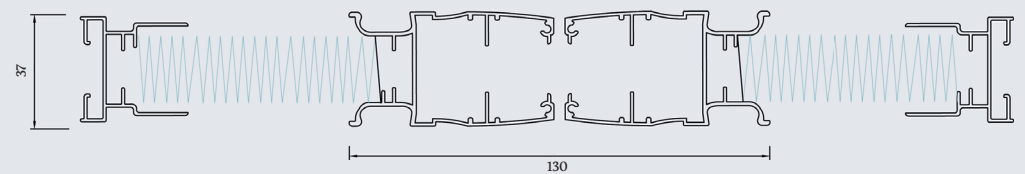

Visit our download area for any technical information and support videos at:

WWW.SAMERSYSTEMS.COM

INFORMACIÓN TÉCNICA

Sección horizontal (Muestra las medidas de los perfiles según las diferentes combinaciones de apertura)

TECHNICAL DETAILS

Horizontal section (Shows the dimensions of the profiles according to the different opening combinations)

PLISADA LATERAL LATERAL PLEATED SCREEN

PLISADA BASIC CERRADA CLOSED BASIC PLEATED SCREEN

PLISADA DOBLE CENTRAL CENTRAL CLOSING PLEATED SCREEN

PLISADA DOBLE LATERAL DOUBLE LATERAL PLEATED SCREEN

Medida total con mosquitera cerrada Total width with closed system

MOD	96	110	130	160	190
MM.	100	100	104	106	108