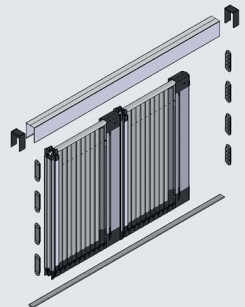

Visit our download area for any technical information and support videos at:

WWW.SAMERSYSTEMS.COM

INFORMACIÓN TÉCNICA

Sección horizontal (Muestra las medidas de los perfiles según las diferentes combinaciones de apertura)

TECHNICAL DETAILS

Horizontal section (Shows the dimensions of the profiles according to the different opening combinations)

PLISADA LATERAL LATERAL PLEATED SCREEN

PLISADA BASIC CERRADA CLOSED BASIC PLEATED SCREEN

PLISADA DOBLE CENTRAL CENTRAL CLOSING PLEATED SCREEN

PLISADA DOBLE LATERAL DOUBLE LATERAL PLEATED SCREEN

Medida total con mosquitera cerrada Total width with closed system

MOD	96	110	130	160	190
MM.	100	100	104	106	108