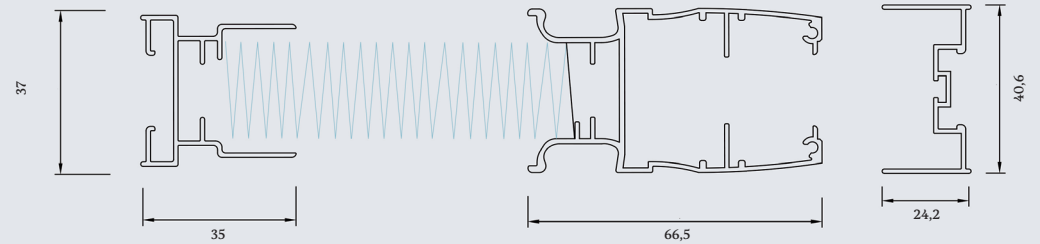

Visit our download area for any technical information and support videos at:

WWW.SAMERSYSTEMS.COM

INFORMACIÓN TÉCNICA

Sección horizontal (Muestra las medidas de los perfiles según las diferentes combinaciones de apertura)

TECHNICAL DETAILS

Horizontal section (Shows the dimensions of the profiles according to the different opening combinations)

PLISADA LATERAL LATERAL PLEATED SCREEN

PLISADA BASIC CERRADA CLOSED BASIC PLEATED SCREEN

PLISADA DOBLE CENTRAL CENTRAL CLOSING PLEATED SCREEN

PLISADA DOBLE LATERAL DOUBLE LATERAL PLEATED SCREEN

Medida total con mosquitera cerrada Total width with closed system

MOD	96	110	130	160	190
MM.	100	100	104	106	108